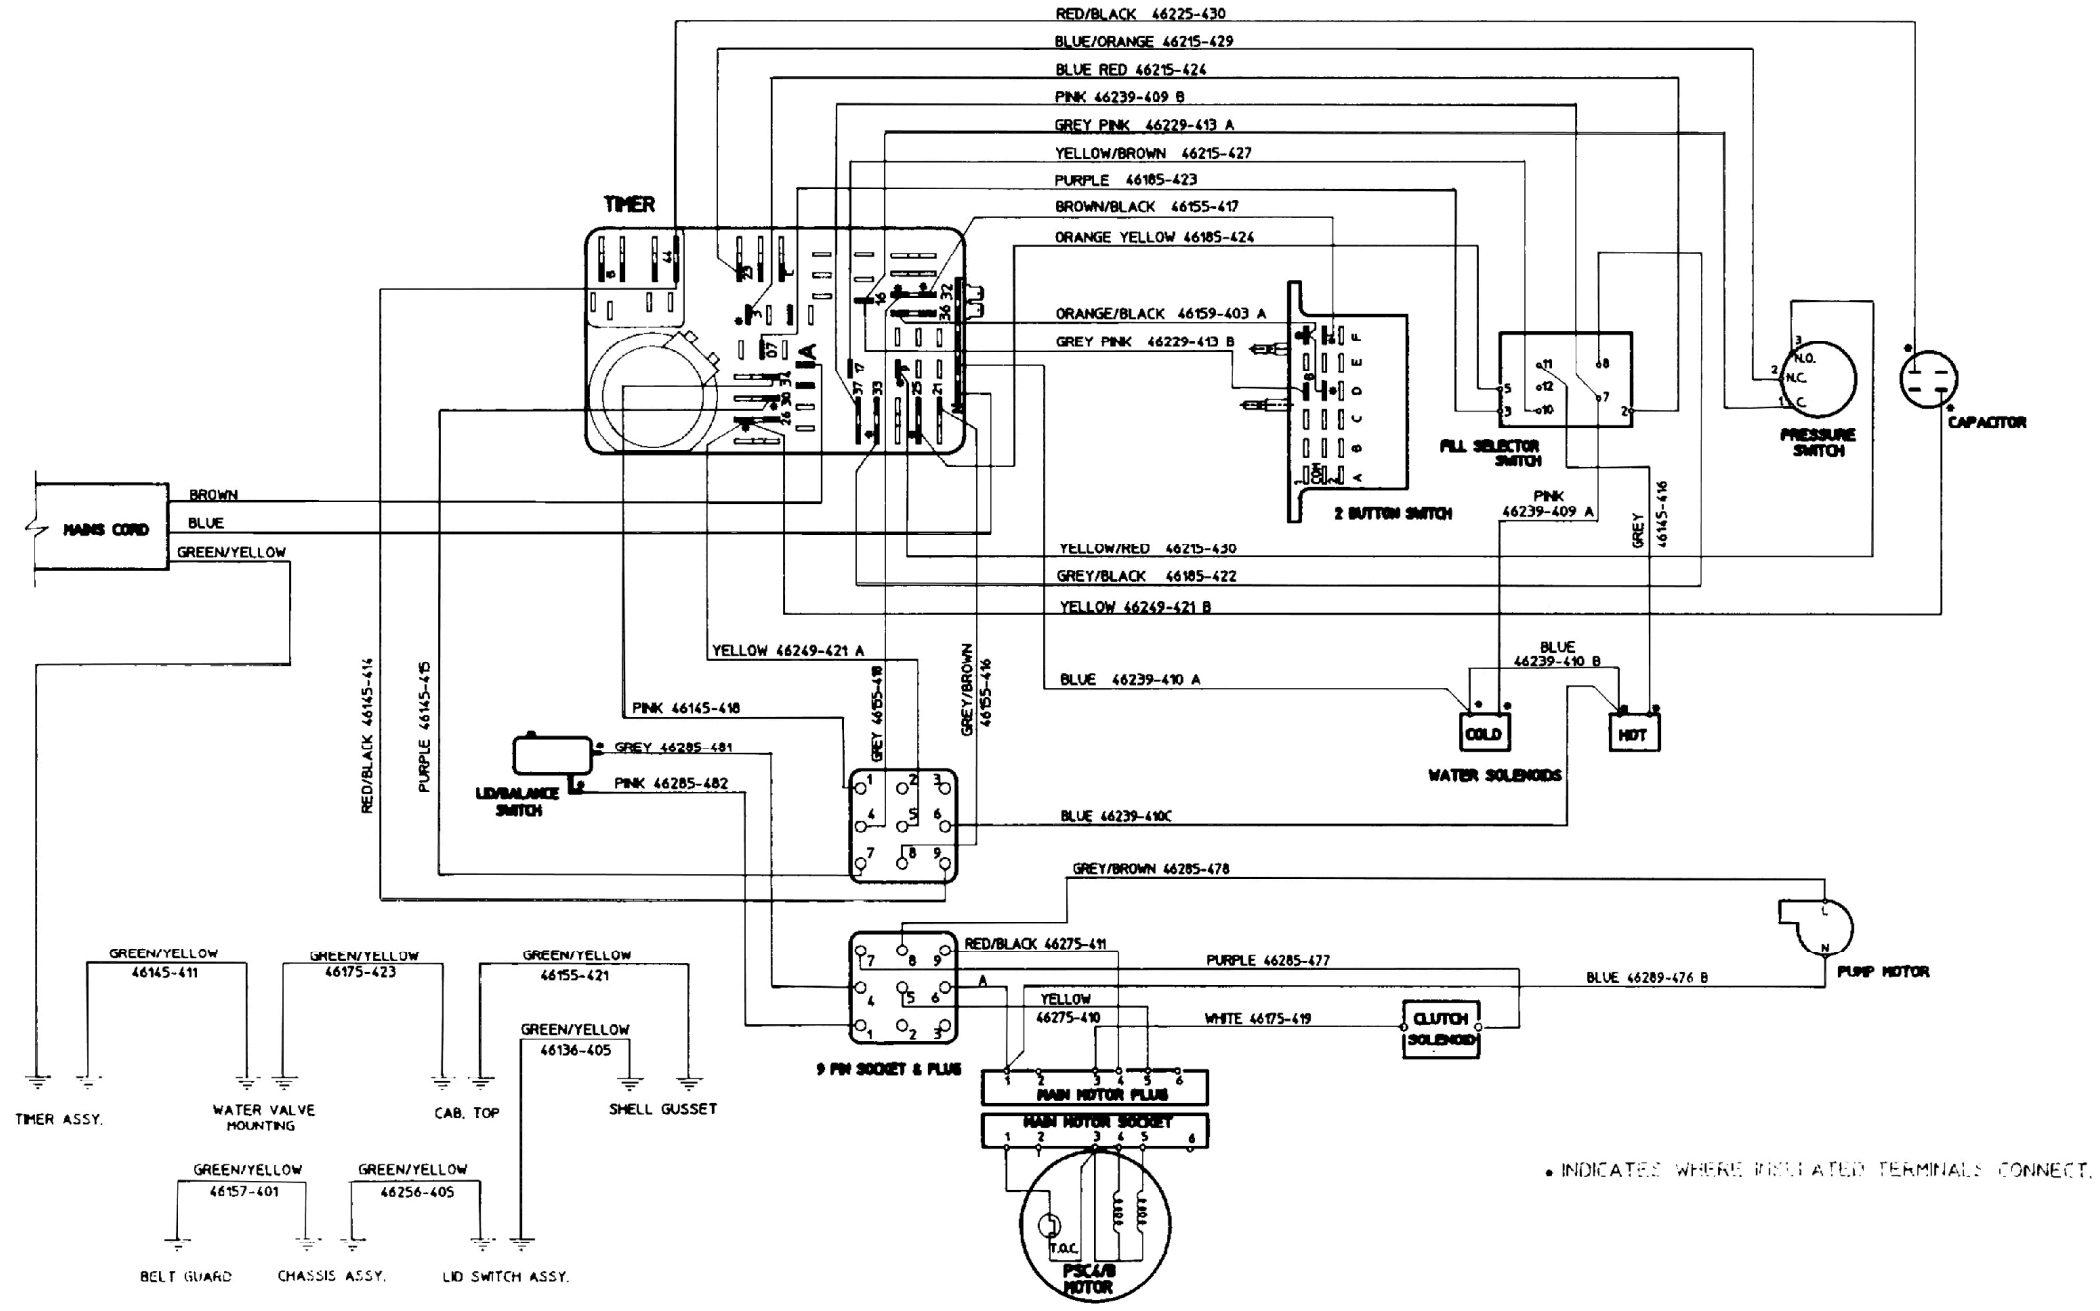

WIRING DIAGRAM - MODELS A6830 (900) & A6834 (GALAXY MSE)

TIMER No: 47578K24

• INDICATES WHERE INSULATED TERMINALS CONNECT.